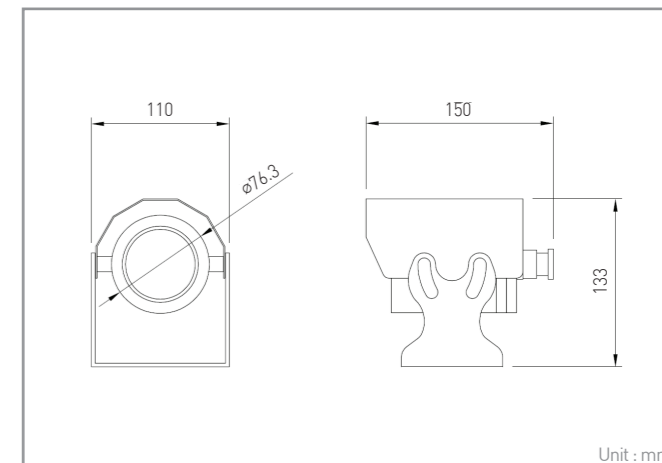

Dimension

Technical Specifications

NCX-631UR

IMAGE		Video Contents Analysis	Tampering, Line Detector, Field Detector
Lens	Fixed 3.7mm, F2.5	Motion Detection Area	16 Programmable Area(Include Area 8, Exclude Area 8)
Angle of View	90°(H)	Privacy Mask Zone	8 Programmable Zone
Image Sensor	Type	Event Notification	E-mail, FTP, Notification Server, XML Notification, AIHM
	Pixels	Audio Alert	User-Defined 3 Audio Files
Min. Illumination	Color : 0.2Lux / BW : 0Lux@F2.5, 50IRE	Login Authority	Administrator, Operator, Guest
Scanning Mode	Progressive Scan	Manual Trigger	4 Programmable Trigger
Wide Dynamic Range	D-WDR(ATR-EX)	Security	Multi User Authority, IP Filtering, HTTPS, SSL
Day and Night Mode	True D/N(Auto, Day, Night)	Network Time Sync	NTP Server, Synchronized Computer, Manual
Noise Reduction	3DNR	Software Reset	Restart, Reset, Factory Default
Digital Zoom		Hardware Factory Reset	Yes
Exposure Control	Auto	Auto Recovery	Backup, Restore
White Balance Control	Auto, Incandescent, Fluorescent, Outdoor	Remote Upgrade	Web Browsing(IE, Chrome, Safari, Firefox), SmartManager
Back Light Compensation	Yes	NETWORK	
Image Effect	Flip, Mirror, Aisle, Defog, HLC, S-LDC	Protocol	TCP/IP, UDP, IPv4/v6, HTTP, HTTPS, QoS, FTP, UPnP, RTP, RTSP, RTCP, DHCP, ARP, Zeroconf, Bonjour
Flicker Free Mode	50Hz, 60Hz	Client Software	Web, SmartManager, Client S/W, Mobile S/W
Shutter Speed	Auto(1/10,000-1sec), Manual	Max. User Connection	Live : 10 Users, Playback : 3 Users
IR Illuminator	Quantity	API Support	Open API, Onvif Compliance
	Angle	Mobile Support	Android, iOS
	Distance	Up to 25m	
Motorized Lens Control	-	EXTERNAL IN/OUT	
VIDEO/AUDIO		Video Composite Out	-
Compression	H.264(Baseline, Main, High Profile), MJPEG	Audio / Alarm	1 Input, 1 Output(Terminal Block)
Bitrate Control	CVBR, VBR	Ethernet	RJ-45(10/100Base-T)
Resolution	2048x1536, 1920x1080, 1280x720/1024, 704x480/576, 640x480, 352x240/288, 320x240	ETC	
Frame Rate	Max. 25/30fps@3MP	Operating Humidity	0-90%RH(Non-Condensing)
Streaming	25/30fps(Triple Stream : H.264x2, MJPEGx1)	Operating Temperature	-20~+50°C
Composite Out	-	Power Supply	PoE(IEEE802.3af Compliance, Class0), 12VDC
Audio Compression	G.711	Power Consumption	5.7W@12VDC
Audio Streaming	2 Way	Dimension	76.2(Ø)x85.2(H)x181(D)mm
SYSTEM		Net Weight	Approx. 1.64g
		Ingress Protection	IP67