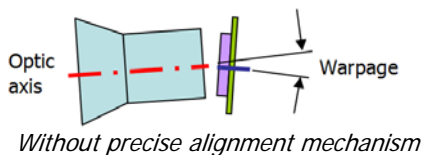

Preliminary brochure

Incorporating the “Exmor™” CMOS sensor, this camera achieves excellent HD picture quality with high sensitivity. Inheriting a multitude of features from the world-renowned FCB Series, the FCB-EH4300 is ideal not only for security applications but also for applications that require detailed HD picture quality, such as video conferencing, and for low-vision systems.

Key Features

- Excellent 1080p (1920 x 1080) HD picture quality.
- The “Exmor™ CMOS sensor” realizes high image quality and high sensitivity
 - Normal mode – 1.7 lx (F1.6, 50IRE, Color)
 - High Sensitivity mode - 0.5 lx (F1.6, 50IRE, Color)
- Powerful zoom capability ---- 20x optical and total 200x with digital 10x digital zoom
- Various signal systems and output modes
 - HD
 - Signal system ---1080p/29.97, 1080p/25, 1080i/59.94, 1080i/50, 720p/59.94, 720p/50, 720p/29.97, 720p/25
 - Video output --- Analog: Component (Y/Pb/Pr), Digital: Y/Cb/Cr 4:2:2 via LVDS (Y: 8-bit, C: 8-bit, V-sync, H-sync, Field, Clock)
 - SD
 - Signal system --- NTSC, PAL
 - Video output --- VBS
- Simple connection – one cable, one connector
 - Covering video, VISCA communication, and power supply with a single cable
 - Supporting both 30-pin thin coaxial and 24-pin FFC interfaces
- Precise alignment mechanism
 - Located between the lens and image sensor to avoid de-focus at the corner of the image