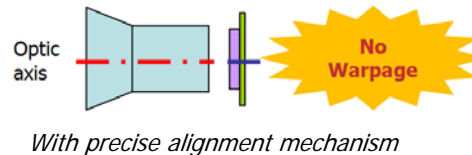

FCB-EH4300

High-definition Color Block Camera

IMAGE SENSING SOLUTIONS

FCB-EH4300

Sony, a leader in the high-definition (HD) industry, is pleased to announce a powerful addition to its HD color block camera lineup, the FCB-EH4300.

Preliminary brochure

Incorporating the “Exmor™” CMOS sensor, this camera achieves excellent HD picture quality with high sensitivity. Inheriting a multitude of features from the world-renowned FCB Series, the FCB-EH4300 is ideal not only for security applications but also for applications that require detailed HD picture quality, such as video conferencing, and for low-vision systems.

Key Features

- Excellent 1080p (1920 x 1080) HD picture quality.
- The “Exmor™ CMOS sensor” realizes high image quality and high sensitivity
 - Normal mode – 1.7 lx (F1.6, 50IRE, Color)
 - High Sensitivity mode - 0.5 lx (F1.6, 50IRE, Color)
- Powerful zoom capability ---- 20x optical and total 200x with digital 10x digital zoom
- Various signal systems and output modes
 - HD
 - Signal system ---1080p/29.97, 1080p/25, 1080i/59.94, 1080i/50, 720p/59.94, 720p/50, 720p/29.97, 720p/25
 - Video output --- Analog: Component (Y/Pb/Pr), Digital: Y/Cb/Cr 4:2:2 via LVDS (Y: 8-bit, C: 8-bit, V-sync, H-sync, Field, Clock)
 - SD
 - Signal system --- NTSC, PAL
 - Video output --- VBS
- Simple connection – one cable, one connector
 - Covering video, VISCA communication, and power supply with a single cable
 - Supporting both 30-pin thin coaxial and 24-pin FFC interfaces
- Precise alignment mechanism
 - Located between the lens and image sensor to avoid de-focus at the corner of the image