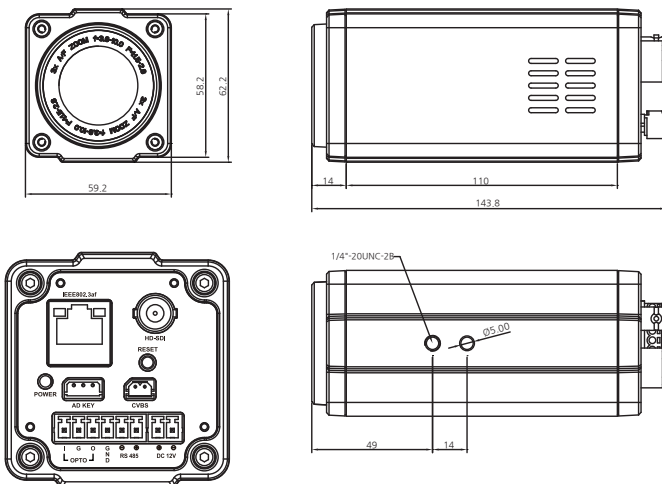

Dimensions

Unit : mm

MODEL		HDC-H25M1080GS			
CAMERA					
Image Sensor	1/1.8" Sony Global Shutter CMOS Sensor				
Total Pixels	2064 (H) x 1554 (V) = 3.21M Pixels				
Recording Pixels	1920 (H) x 1080 (V) = 2.07M Pixels				
Resolution	1080p/60(50)/fps, 1080p/30(25)/fps, 720p/60(50)/fps, 720p/30(25)/fps				
Min. Illumination	Color	Color(1/30s) : 0.3 lux , BW(1/30s) : 0.02 lux			
	BW	Color DSS(1/7.5s) : 0.075 lux , BW DSS(1/7.5s) : 0.005lux			
Shutter Mode	Global Shutter				
S/N Ratio	more than 50dB (AGC off)				
Video Output	NETWORK, HD-SDI, EX-SDI, CVBS				
LENS					
		x3			
Lens Type	x3 Day & Night Motorized Lens				
Zoom Ratio	Optical x3, Digital x6 Zoom				
Focal Length	f = 3.6mm ~ 10mm				
Aperture Ratio	F1.5 (wide) ~ F2.8 (tele)				
Angle Of View (D, H, V)	WIDE	93.1°	85.2°	54.7°	
	TELE	41.6°	36.6°	21.1°	
CAMERA FUNCTIONS					
Camera Title	ID / Title / Zoom Ratio / System Message				
Day & Night	Auto / Day / Night				
BLC	Off / On				
ACE	Off / Manual(0~11 steps)				
DNR	Off / 2D / 3D / 2D+3D(Auto / Low / Middle / High)				
Defog	Off / Manual(0~11 steps)				
HLC	Off / On				
Motion Detection	Off / On (4 positions)				
Privacy Mask	Off / On (8 positions)				
Digital Slow Shutter	Off / x2 / x3 / x4 / x5 / x6 / x7 / x8 / x9 / x10 / x12 / x15				
Gain Control	Off / On				
White Balance	Auto / One Push / Manual / Indoor / Outdoor				
Shutter Speed	1/30(25) ~ 1/10,000 sec				
E.Zoom	Off / On(x1 ~ x6)				
Digital Flip	Off / H / V / H&V				
NETWORK					
Ethernet	RJ-45 (10/100BASE-T)				
Video Compression	H.265, H.264, MJPEG				
Resolution	1080p, 720p, 1024x576, 640x360, D1, 4CIF, VGA				
Streaming Capability	Triple Streaming				
IP	IPv4, IPv6				
Protocol	TCP, IP, HTTP, DHCP, FTP, DNS, DDNS, NTP, ICMP, SNMP, SMTPE, UPnP, RTP, RTSP, ONVIF				
Webpage Language	Korean, English				
GENERAL					
Power Source	DC12V±10% / 802.3af PoE				
Power Consumption	Max 700mA				
Operating Temperature	-10°C ~ +50°C / 0% ~ 90% RH				
Dimensions	59.2(W) x 62.2(H) x 143.8(D) mm				
Weight	410g				