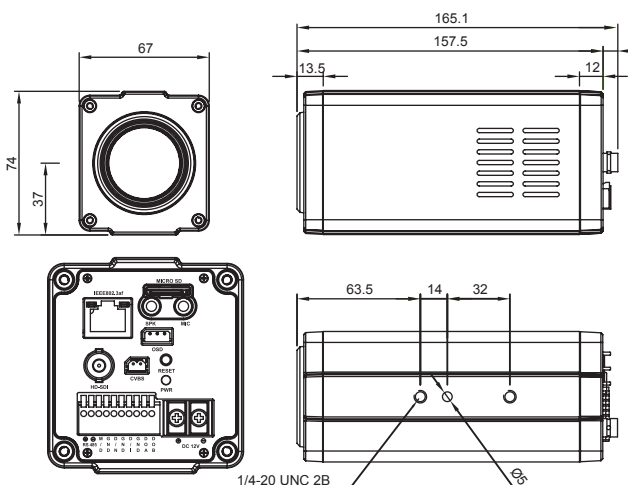

### Dimensions

Unit : mm

MODEL		HDC-HS128M1080		
<b>CAMERA</b>				
Image Sensor	1/2" Sony CMOS Sensor			
Total Pixels	1952(H) x 1241(V) = 2.42M Pixels			
Active Pixels	1937(H) x 1097 (V) = 2.12M Pixels			
Video Format	1080p@30/25fps, 720p@60/50fps, 720p@30/25fps			
Min. Illumination	Color	0.15 lux / DSS 0.0375 lux		
	BW	0.01lux / DSS 0.002 lux		
S/N Ratio	more than 50dB (AGC off)			
Video Output	NETWORK, HD-SDI, CVBS			
<b>LENS</b>		12x		
Lens Type	12x Day & Night Zoom Lens			
Zoom Ratio	Optical 12x, Digital 32x Zoom			
Focal Length	f = 7.0mm ~ 84mm			
Aperture Ratio	F1.5 (wide) ~ F1.9 (tele)			
Angle Of View (D, H, V)	WIDE	60.70°	54.07°	32.03°
	TELE	5.72°	4.98°	2.80°
<b>CAMERA FUNCTIONS</b>				
Camera Title	ID / Title / Zoom Ratio / System Message			
Day & Night	Auto / Day / Night / Ext-in			
WDR/BLC	Off / WDR / BLC / HLC			
ACE	Off / Low / Middle / High			
DNR	Auto / Off / Low / Middle / High			
Defog	Off / On(Auto / Manual)			
Image Stabilization	Off / On			
Motion Detection	Off / On (3 positions)			
Privacy Mask	Off / On (24 positions)			
Digital Slow Shutter	Off /x2 /x4			
Gain Control	Off / On			
White Balance	Auto / One Push / Manual / Indoor / Outdoor			
Shutter Speed	1/30(25) ~ 1/30,000 sec			
E.Zoom	Off / x2 ~ x32			
Digital Flip	Off / H / V / H&V			
<b>NETWORK</b>				
Ethernet	RJ-45 (10/100BASE-T)			
Video Compression	H.265, H.264, MJPEG			
Resolution	1920x1080, 1280x720, 1024x576, 640x360, D1, 4CIF, VGA, CIF, QVGA			
bit rate	32Kbps~8Mbps (CBR/VBR Support)			
Max. frame rate	30fps@1920x1080			
Streaming Capability	Supports up to Triple streams			
Audio In / Out	Mic In / Audio Out			
Audio Compression	G.711			
Audio Communication	Bi-directional audio			
Protocol	TCP, UDP, IP, HTTP, DHCP, DNS, ICMP, ARP, IPv4 / IPv6, DDNS, NTP, SNMP, Syslog, UPnP, Bonjour, ZeroConf, RTP/RTSP, Onvif, Genetec Protocol			
Storage	SDXC (up to 64GB, MicroSD)			
Security	MD5 Password / iptables (firewall) / SSL			
Webpage Language	Korean, English			
Web Viewer	IE8.0 or above, Microsoft Edge, Firefox, Google Chrome, Apple Safari			
<b>GENERAL</b>				
Power Source	DC12V±10% / POE 802.3af			
Power Consumption	Max 500mA			
Operating Temperature	-10°C ~ +50°C / 0% ~ 90% RH			
Dimensions	67(W) x 74(H) x 165(D) mm			
Weight	0.74Kg			