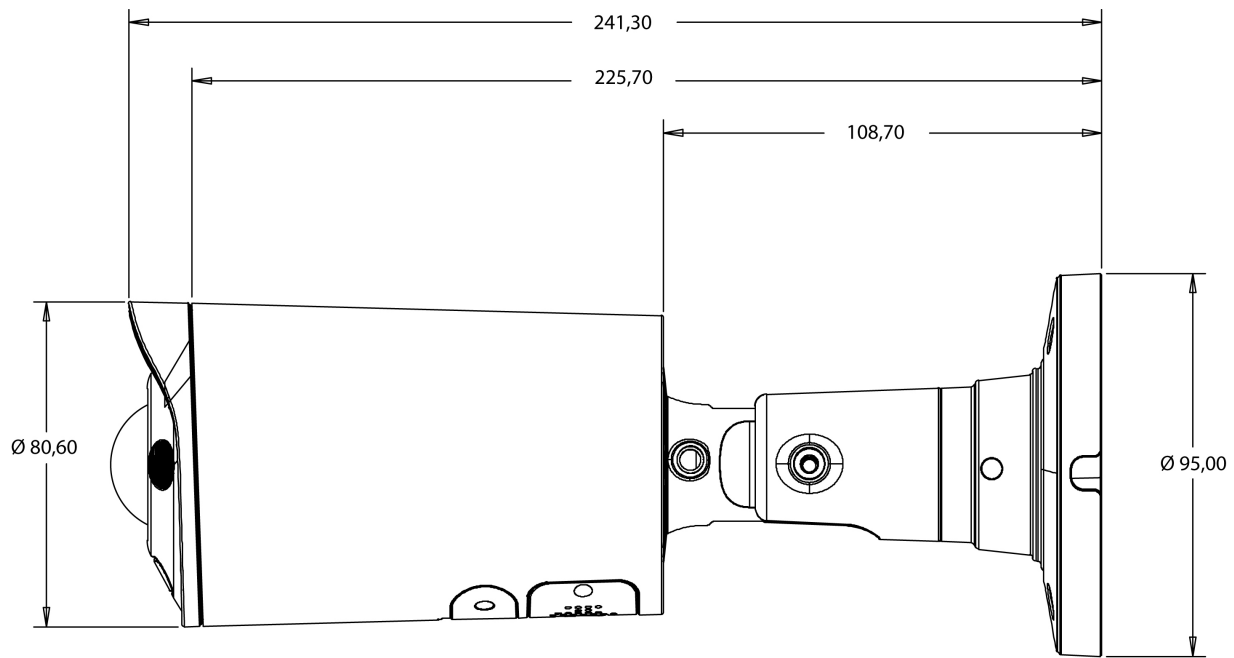

Supports ONVIF profiles S/T/G and audio

Local storage via micro SD card

Power supply 12VDC or PoE IEEE 802.3af

Integrated IR and white light LED illumination, IP67

Specifications

General:	
Dimensions (HxWxD)	95x241,3mm
Illumination	2x High Power LEDs 850nm,2x Whitelight LED,Infrared,White light
Integrated wall mount	yes
SDK	upon request
Sunshield	yes
Text display	ON/OFF switchable
Series	eneo IN-Series
Camera Type	Multidirektional Kamera, People Count, Retail Intelligence

INB-58F0002M0PA

Continuation of the specifications

Image Transmission Rate	25 fps
Other	
Remarks	NDA compliance under Section 889, The face detection and license plate recognition functions are only available with an inserted SD card or in conjunction with a recorder from the eneo IN series. To guarantee you an optimum user experience, we recommend that you only use components of the same brand in a system. If several brands are used in combination, eneo cannot guarantee functionality. If combined use is necessary, we offer a compatibility check for a fee (for more information, see article number #229235 at
Horizontal Angle of View	180°
Vertical Angle of View	91°
Manufacturer order number	238642

INB-58F0002M0PA

Technical Drawing

Maße / Dimensions: mm

eneo is a registered trademark of
VIDEOR E. Hartig GmbH
Carl-Zeiss-Straße 8

63322 Rödermark, Deutschland

Phone: +49 6074 - 888 - 300
Fax: +49 6074 - 888 - 100
E-Mail: info@eneo-security.com
Web: www.eneo-security.com