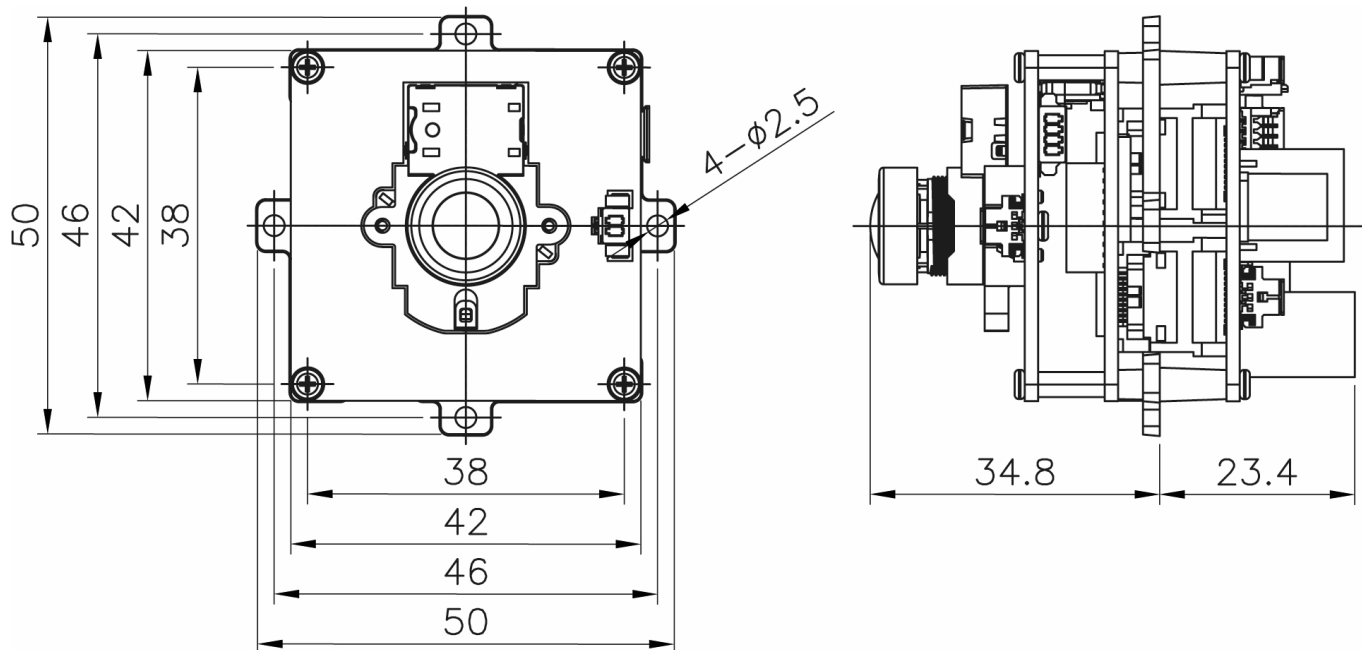

ISM-62F0028W0A

Technical Drawing

Maße / Dimensions: mm

eneo is a registered trademark of
VIDEOR E. Hartig GmbH
Carl-Zeiss-Straße 8
63322 Rödermark, Deutschland

Phone: +49 6074 - 888 - 300
Fax: +49 6074 - 888 - 100
E-Mail: info@eneo-security.com
Web: www.eneo-security.com

Stay informed and subscribe
to the eneo newsletter