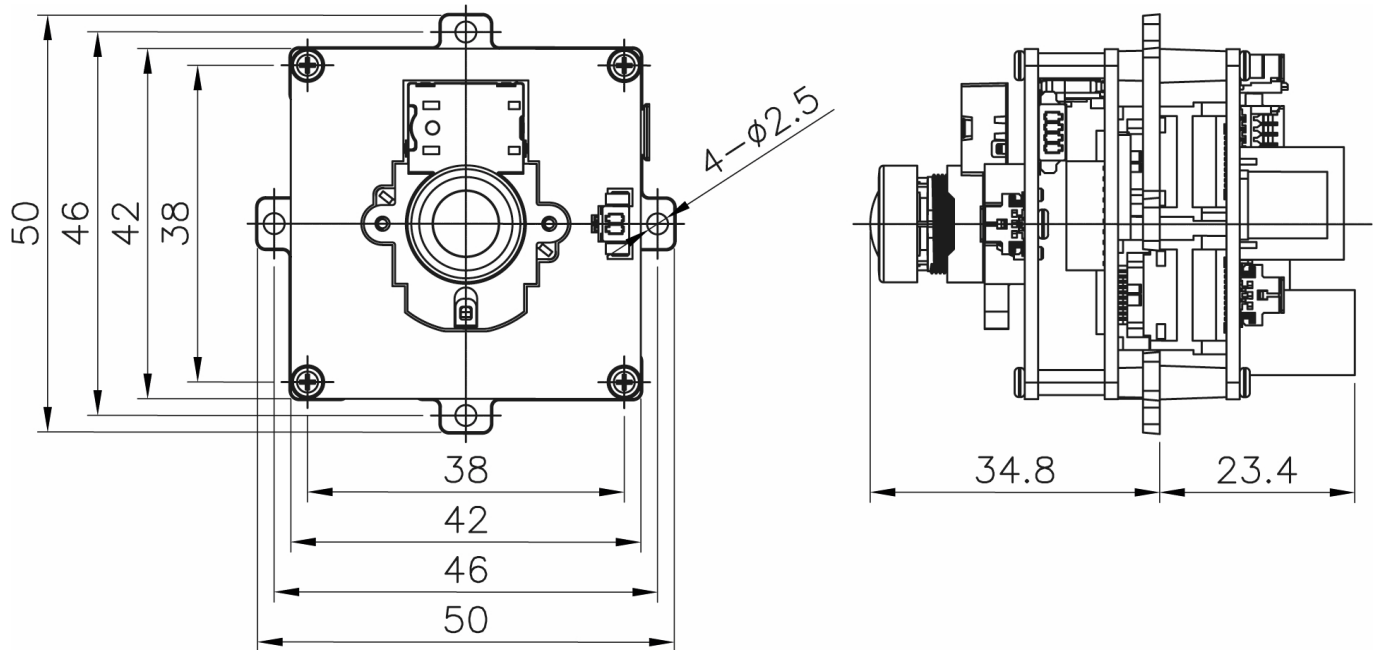

ISM-65F0028W0A

Continuation of the specifications

Digital Noise Reduction	yes
Network:	
Network protocols	IPv4,IPv6,IGMP,ICMP,ARP,TCP,UDP,DHCP,RTP,R TSP,RTCP,DNS,DDNS,NTP,SMTP,FTP,UPnP,HTTP ,HTTPS,SSL
Interfaces / Inputs/ Outputs:	
Video outputs	no
External connectors	12VDC power input,alarm in/output,audio in/output,RJ-45
Ethernet interface	10Base-T,100Base-TX
Alarm inputs	1
Alarm outputs	1
Serial interfaces	Ethernet
General:	
Dimensions (HxWxD)	see drawing
Weight	260g
Illumination	no
Housing	without housing
Power consumption	4.2W
Blower	no
Mounting	Einbaumodul
ONVIF	ONVIF Profile S
Power over Ethernet	IEEE 802.3af
Supply voltage	12VDC,PoE
Operating temperature	-20°C ~ +50°C
Text display	supplied
Parts supplied:	
Parts supplied	manual,Connection cable set

Optional Accessory

SKU	Name	Description
218218	eneo Site Manager	Management Software for eneo IP products

ISM-65F0028W0A

Technical Drawing

Maße / Dimensions: mm