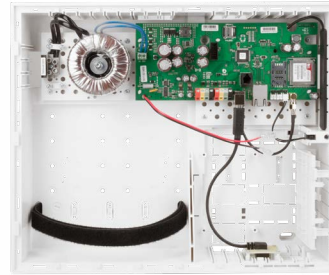

## JA-106K

The JA-106Ks are used for large installations mainly in commercial buildings, residential complexes and administrative buildings. They offer flexible settings and a wider range of automation. Their full potential can be used in a bus installation.

The control panels have in-built GSM/GPRS and LAN communicators for voice, SMS, GPRS and LAN communication with users or surveillance and alarm receiving centres. A memory card is included and is used to store events, voice messages and pictures. Control panels are configured using the F-Link software. The mobile and web applications allow you to remotely control the device online.

<b>Product code</b>	<b>JA-106K</b>
<b>Product name</b>	Control panel of the JA-106K security system
<b>Dimensions</b>	357 x 297 x 105 mm
<b>Number of sections</b>	15
<b>Number of users</b>	300
<b>Number of peripherals</b>	120
<b>Calendar events</b>	20
<b>Number of programmable outputs</b>	32
<b>Number of reports per user</b>	25
<b>Number of configurable ARCs</b>	4
<b>Number of bus terminal boards</b>	2
<b>Communicators</b>	built-in LAN,GSM/GPR; PSTN can be purchased as the JA-190X module
<b>Radio module</b>	NO
<b>Power supply</b>	230 V / 50 - 60 Hz (110 V also available)
<b>Backup battery</b>	1x SA214-18 - battery is not included in the product package
<b>Backup bus supply</b>	for 18 Ah battery for 12 hours at maximum of 1.2 A