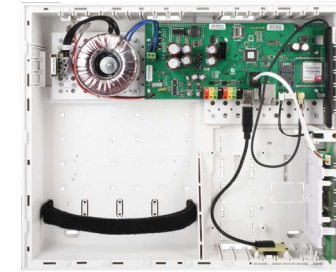

## JA-106K

The JA-106Ks are used for large installations mainly in commercial buildings, residential complexes and administrative buildings. They offer flexible settings and a wider range of automation. Their full potential can be used in a bus installation.

The control panels have in-built GSM/GPRS and LAN communicators for voice, SMS, GPRS and LAN communication with users or surveillance and alarm receiving centres. A memory card is included and is used to store events, voice messages and pictures. Control panels are configured using the F-Link software. The mobile and web applications allow you to remotely control the device online.

<b>Product code</b>	<b>JA-106K</b>
<b>Product name</b>	Control panel of the JA-106K security system
<b>Dimensions</b>	357 x 297 x 105 mm
<b>Number of sections</b>	15
<b>Number of users</b>	300
<b>Number of peripherals</b>	120
<b>Calendar events</b>	20
<b>Number of programmable outputs</b>	32
<b>Number of reports per user</b>	25
<b>Number of configurable ARCs</b>	4
<b>Number of bus terminal boards</b>	2
<b>Communicators</b>	built-in LAN,GSM/GPR; PSTN can be purchased as the JA-190X module
<b>Radio module</b>	NO
<b>Power supply</b>	230 V / 50 - 60 Hz (110 V also available)
<b>Backup battery</b>	1x SA214-18 - battery is not included in the product package
<b>Backup bus supply</b>	for 18 Ah battery for 12 hours at maximum of 1.2 A