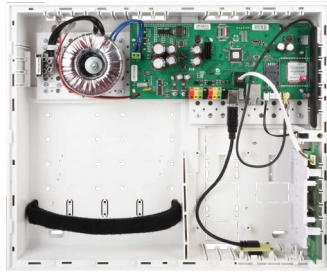

## JA-106K

The JA-106Ks are used for large installations mainly in commercial buildings, residential complexes and administrative buildings. They offer flexible settings and a wider range of automation. Their full potential can be used in a bus installation.

The control panels have in-built GSM/GPRS and LAN communicators for voice, SMS, GPRS and LAN communication with users or surveillance and alarm receiving centres. A memory card is included and is used to store events, voice messages and pictures. Control panels are configured using the F-Link software. The mobile and web applications allow you to remotely control the device online.

<b>Product code</b>	<b>JA-106K</b>
<b>Product name</b>	Control panel of the JA-106K security system
<b>Dimensions</b>	357 x 297 x 105 mm
<b>Number of sections</b>	15
<b>Number of users</b>	300
<b>Number of peripherals</b>	120
<b>Calendar events</b>	20
<b>Number of programmable outputs</b>	32
<b>Number of reports per user</b>	25
<b>Number of configurable ARCs</b>	4
<b>Number of bus terminal boards</b>	2
<b>Communicators</b>	built-in LAN,GSM/GPR; PSTN can be purchased as the JA-190X module
<b>Radio module</b>	NO
<b>Power supply</b>	230 V / 50 - 60 Hz (110 V also available)
<b>Backup battery</b>	1x SA214-18 - battery is not included in the product package
<b>Backup bus supply</b>	for 18 Ah battery for 12 hours at maximum of 1.2 A