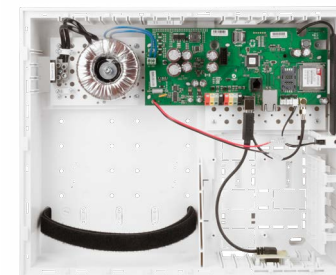

## JA-106K

The JA-106Ks are used for large installations mainly in commercial buildings, residential complexes and administrative buildings. They offer flexible settings and a wider range of automation. Their full potential can be used in a bus installation.

The control panels have in-built GSM/GPRS and LAN communicators for voice, SMS, GPRS and LAN communication with users or surveillance and alarm receiving centres. A memory card is included and is used to store events, voice messages and pictures. Control panels are configured using the F-Link software. The mobile and web applications allow you to remotely control the device online.

<b>Product code</b>	<b>JA-106K</b>
<b>Product name</b>	Control panel of the JA-106K security system
<b>Dimensions</b>	357 x 297 x 105 mm
<b>Number of sections</b>	15
<b>Number of users</b>	300
<b>Number of peripherals</b>	120
<b>Calendar events</b>	20
<b>Number of programmable outputs</b>	32
<b>Number of reports per user</b>	25
<b>Number of configurable ARCs</b>	4
<b>Number of bus terminal boards</b>	2
<b>Communicators</b>	built-in LAN,GSM/GPR; PSTN can be purchased as the JA-190X module
<b>Radio module</b>	NO
<b>Power supply</b>	230 V / 50 - 60 Hz (110 V also available)
<b>Backup battery</b>	1x SA214-18 - battery is not included in the product package
<b>Backup bus supply</b>	for 18 Ah battery for 12 hours at maximum of 1.2 A