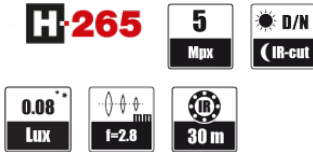

FUNCTIONS

KEY FEATURES

- •Resolution: 5 MPX
- •Lens: fixed focal, f=2.8 mm/F1.8
- •D/N function - IR cut filter
- •Min. Illumination: 0.08 lx (0 lx, IR on)
- •IR LED, range up to 30 m