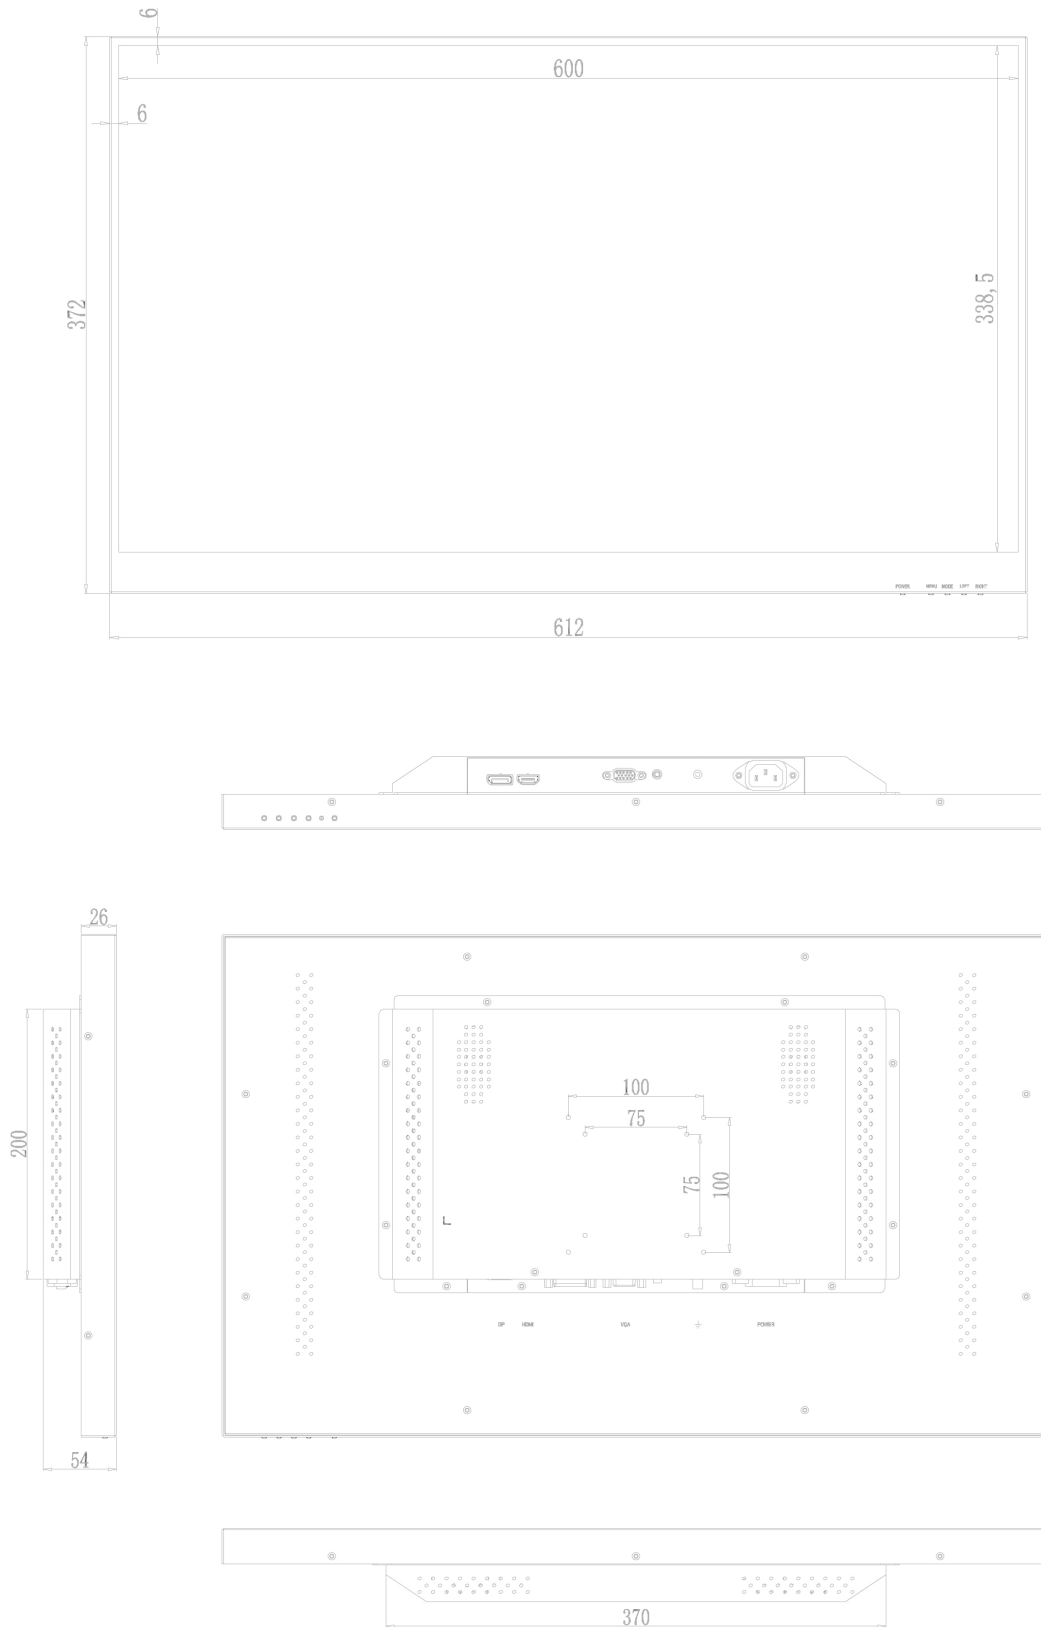

VM-FHD27PFWA

Technical Drawing

Maße / Dimensions: mm

eneo is a registered trademark of
VIDEOR E. Hartig GmbH
Carl-Zeiss-Straße 8

63322 Rödermark, Deutschland

Phone: +49 6074 - 888 - 300
Fax: +49 6074 - 888 - 100
E-Mail: info@eneo-security.com
Web: www.eneo-security.com

Stay informed and subscribe
to the eneo newsletter